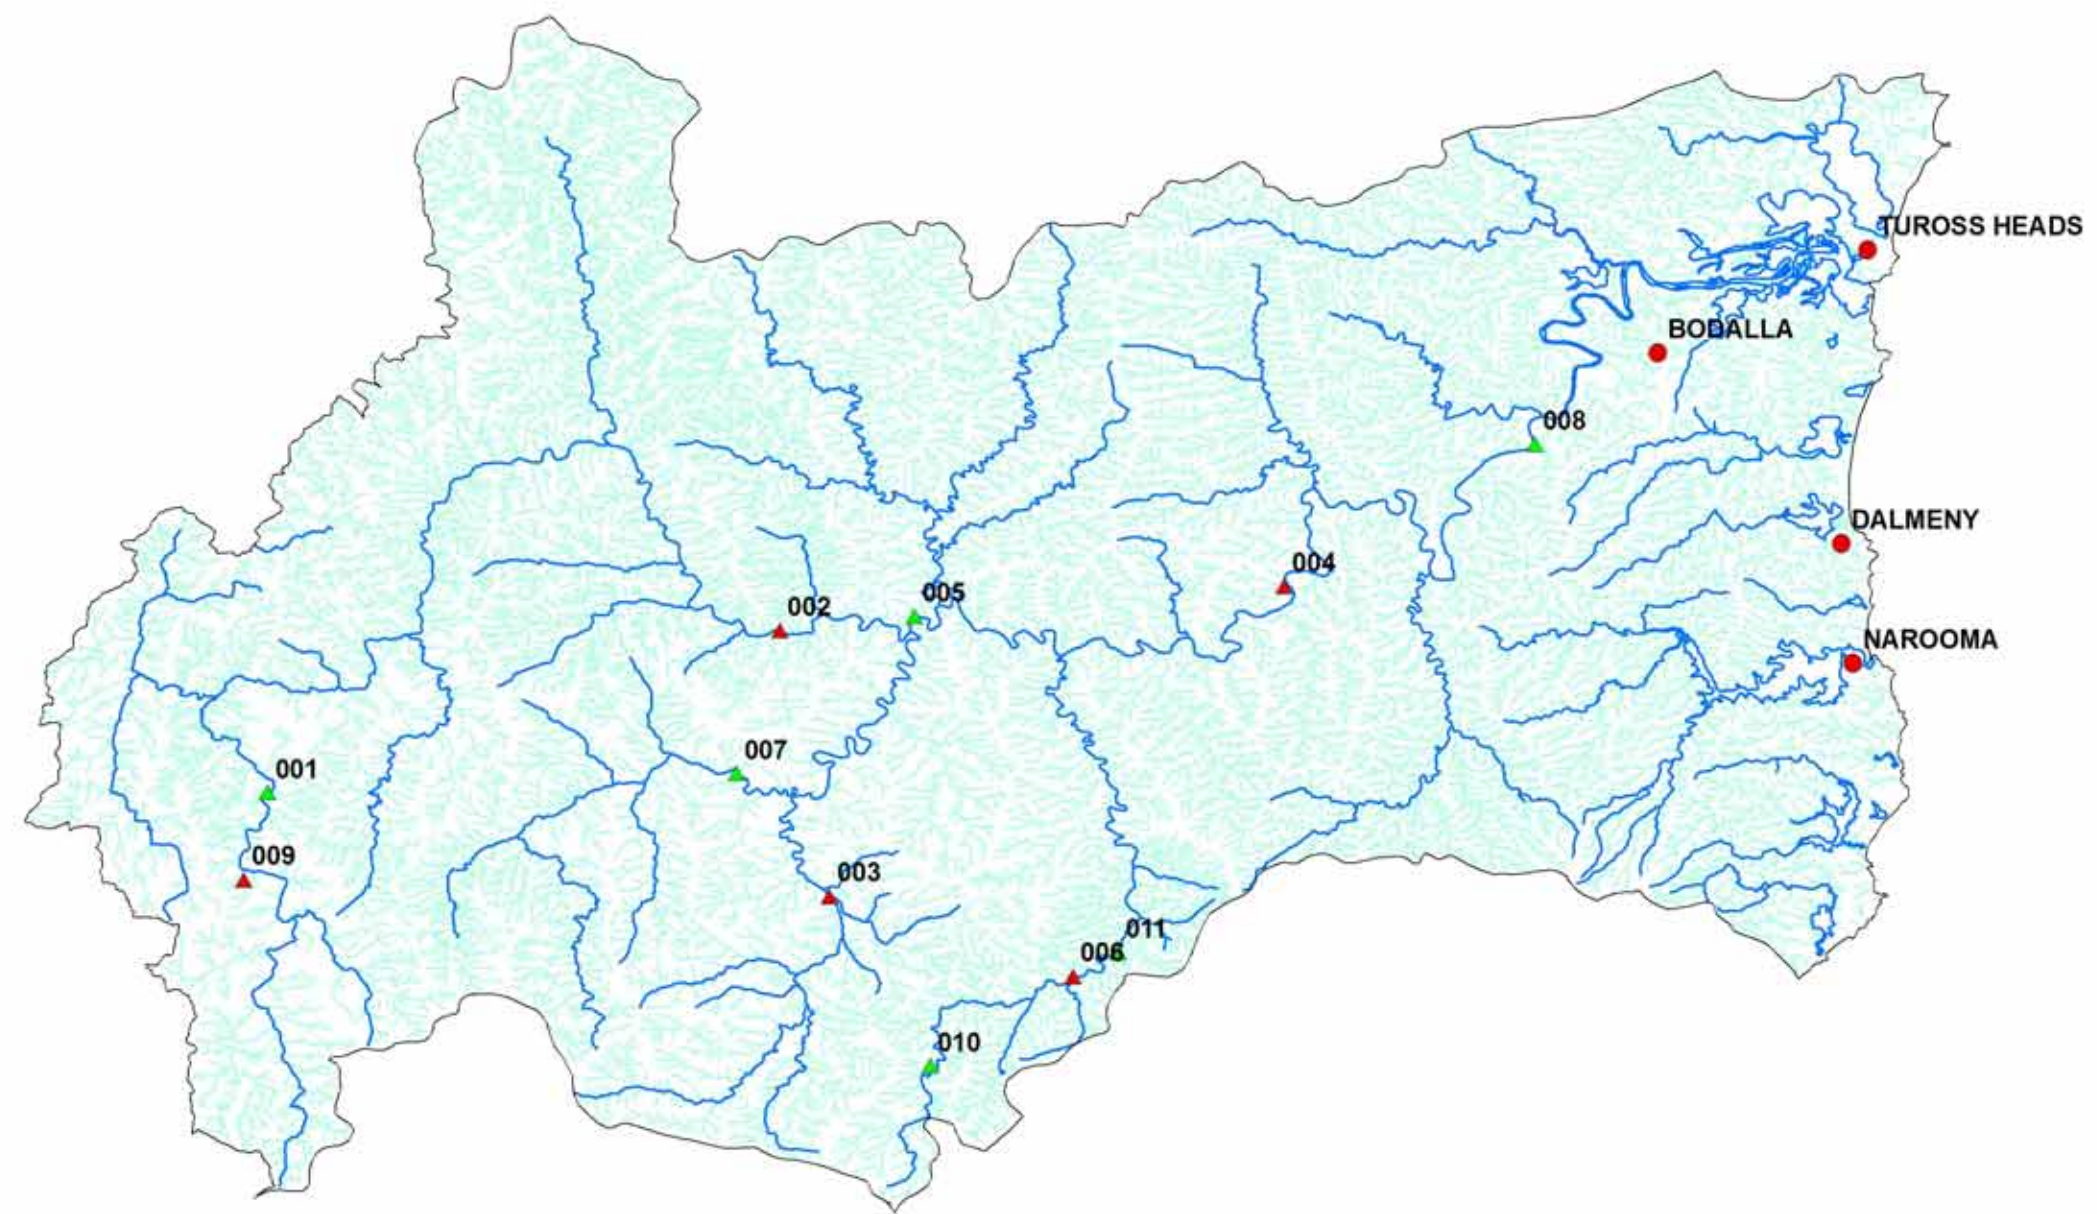

# TUROSS RIVER BASIN BASIN NO: 218

Site	Site Name	Commence	Cease	Org Code	Network
001	TUROSS RIVER AT TUROSS VALE	24/06/1948		DWR	PI
005	TUROSS RIVER D/S WADBILLIGA RIVER J	10/06/1964		DWR	PI
007	WADBILLIGA RIVER AT WADBILLIGA	12/06/1974		DWR	PBM
008	TUROSS RIVER AT EUROBODALLA	14/04/1977		DWR	SPS
010	WANDELLA CREEK AT U/S ILLAWAMBRA	13/01/2001		DWR	CR
011	WANDELLA CREEK AT MOTBEY FERGUS	09/01/2002		DWR	CR

36°0'0"S

Site	Site Name	Commence	Cease	Org Code	Network
002	TUROSS RIVER AT BELOWRA	01/06/1954		DWR	PRHG
003	YOWRIE RIVER AT YOWRIE	01/09/1958		DWR	PRHG
004	TUROSS RIVER AT WATTLEGROVE	06/07/1959	30/11/1962	DWR	DISC
006	WANDELLA CREEK AT WANDELLA	06/07/1966		DWR	PRHG
009	TUROSS RIVER AT TUROSS	07/01/1924	31/08/1931	DWR	DISC

### Legend

- TUROSS Catchment
- ▲ Current DNR Stations
- Towns
- ▲ Discontinued DNR Stations
- Major Rivers
- Streams

36°30'0"S

**WATER MONITORING & REPORTING  
DEPARTMENT OF NATURAL RESOURCES**